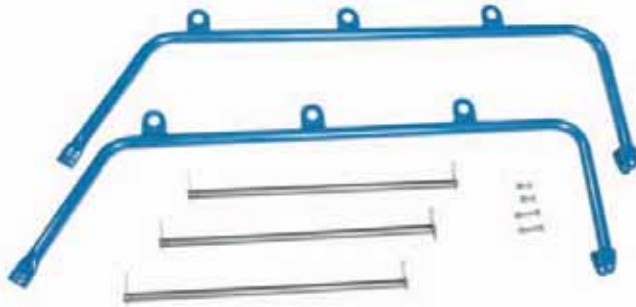

WIRE CARTS

510 Reel Truck

- Standard unit has five 5/8" diameter spindles.
- Stores and dispenses up to fifteen spools of #14 THHN wire.
- Integral wire guide to help organize wire while dispensing.
- Less than 24" wide.
- Convenient storage for up to 3 spindles when not in use.
- Optional expanding kit (#511) will increase cart capacity up to 60%.

Model 511

Expansion Kit (optional)

NEW

Model 510

Reel Truck

Catalog Number	Description	Weight
510	Reel Truck	47 lbs.
511	Expansion Kit	17 lbs.

Spool Capacity Chart

Spool Diameter	Spool Width	Model 510 Maximum # of Spools	w/ 511 Expansion Kit Maximum # of Spools
7"	5 3/8"	15	24
7"	8"	10	16
12"	16 3/8"	3	5
14"	16 3/8"	3	3
22"	16 3/8"	2	2